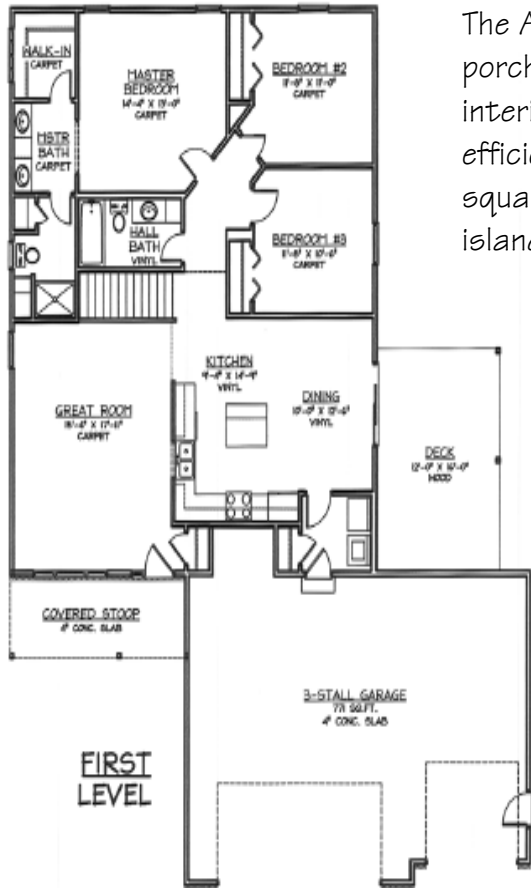

# THE ASHLEY CRAFTSMAN

MAIN FLOOR - 1446 Sq. Ft.

The Ashley Craftsman features cultured stone exterior with porch pillars and mission style front door and windows. With interior cathedral ceilings, well-placed windows, and an efficient floor plan, this charming design lives larger than its square footage suggests. The kitchen is complete with a large island and a pass-through into the great room.

\*Optional room layout shown. Basement finish is not standard.