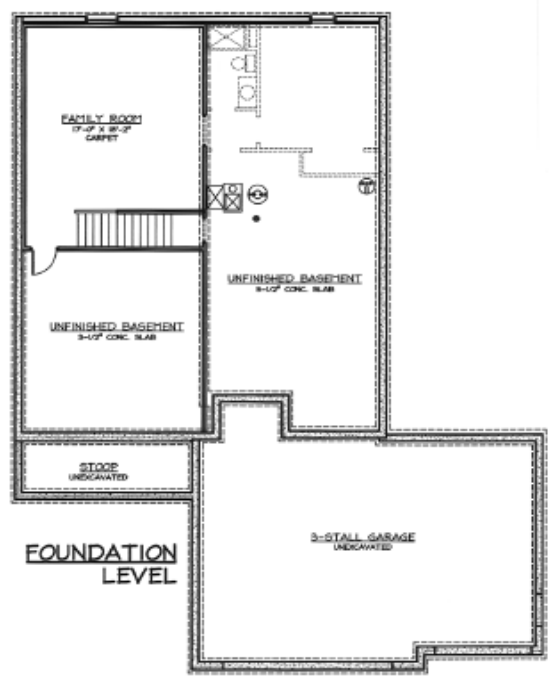

# THE ASHLEY CRAFTSMAN

MAIN FLOOR - 1446 Sq. Ft.

The Ashley Craftsman features cultured stone exterior with porch pillars and mission style front door and windows. With interior cathedral ceilings, well-placed windows, and an efficient floor plan, this charming design lives larger than its square footage suggests. The kitchen is complete with a large island and a pass-through into the great room.

\*Optional room layout shown. Basement finish is not standard.