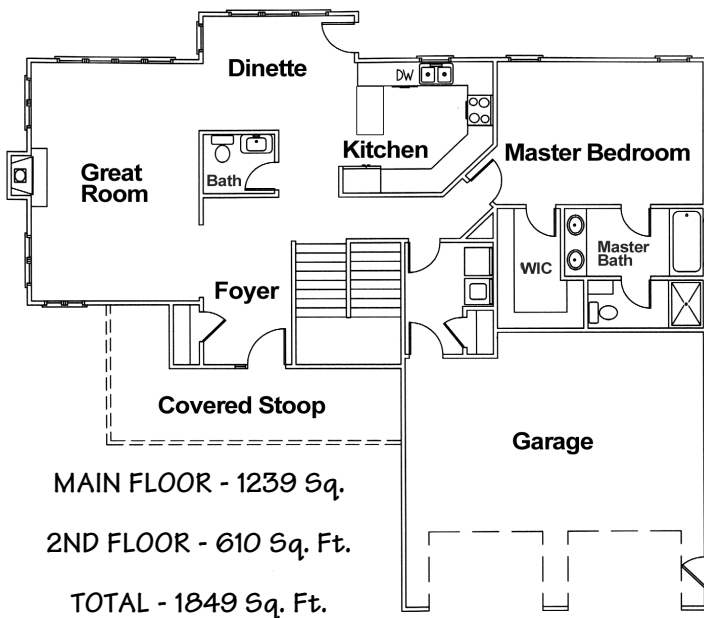

THE SUNSET

A spacious great room with expanded ceilings and full height fireplace is the focal point of activity in this 1.5 story home. The luxurious 1st floor master suite contains a whirlpool tub, double vanities, separate shower, and a large walk-in closet. The kitchen is conveniently linked to the garage by a large laundry room with a broom closet.