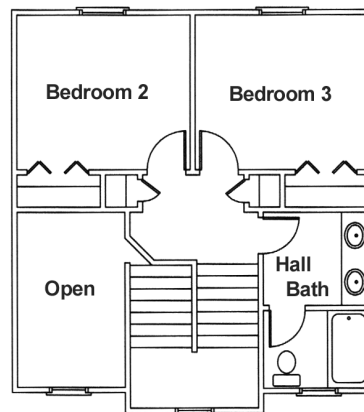

THE SUNSET

A spacious great room with expanded ceilings and full height fireplace is the focal point of activity in this 1.5 story home. The luxurious 1st floor master suite contains a whirlpool tub, double vanities, separate shower, and a large walk-in closet. The kitchen is conveniently linked to the garage by a large laundry room with a broom closet.