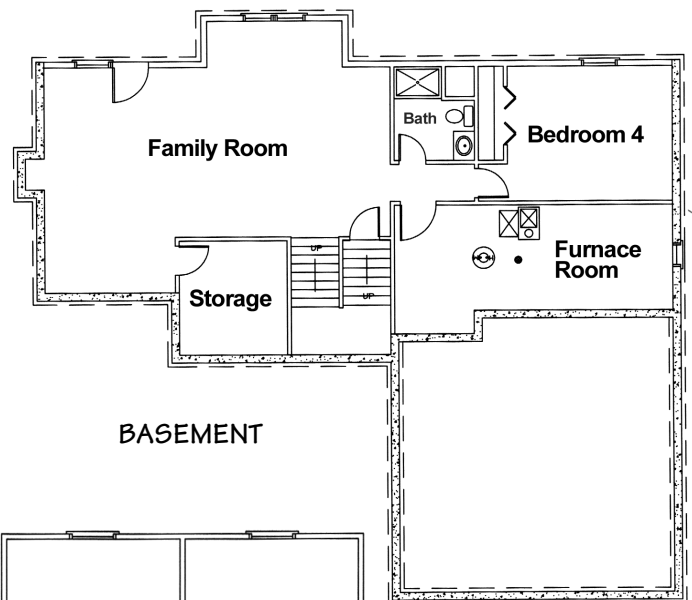

THE SUNSET

A spacious great room with expanded ceilings and full height fireplace is the focal point of activity in this 1.5 story home. The luxurious 1st floor master suite contains a whirlpool tub, double vanities, separate shower, and a large walk-in closet. The kitchen is conveniently linked to the garage by a large laundry room with a broom closet.